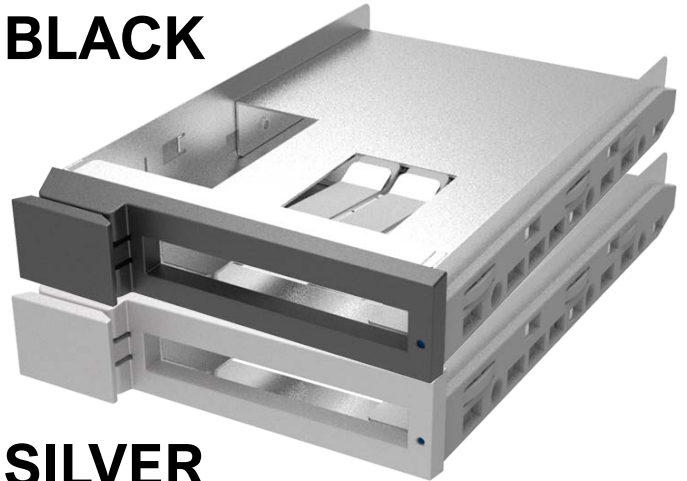

2.5" Drive Tray Adapter

Screwless and Hot-swappable

BLACK

SILVER

For STARDOM 1, 2, 4, 8-bay Products

1Bay

2Bay

4Bay

8Bay

2.5" Drive Tray Adapter

Screwless and Hot-swappable

For STARDOM 1, 2, 4, 8-bay Products

1Bay

2Bay

4Bay

8Bay