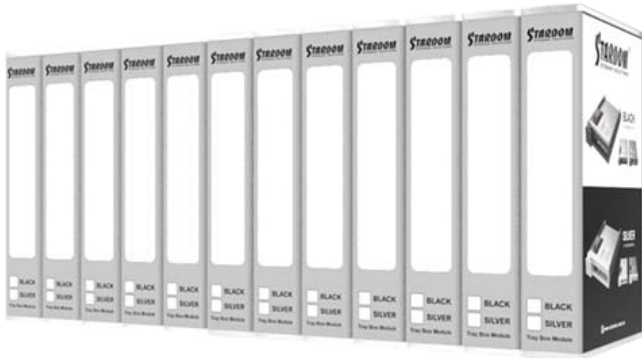

2.5" Drive Tray Adapter

Screwless and Hot-swappable

BLACK

SILVER

For STARDOM 1, 2, 4, 8-bay Products

1Bay

2Bay

4Bay

8Bay

2.5" Drive Tray Adapter

Screwless and Hot-swappable

For STARDOM 1, 2, 4, 8-bay Products

1Bay

2Bay

4Bay

8Bay