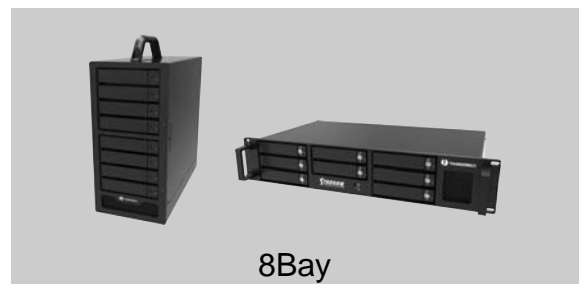

2.5" Drive Tray Adapter

Screwless and Hot-swappable

BLACK

SILVER

For STARDOM 1, 2, 4, 8-bay Products

1Bay

2Bay

4Bay

8Bay

2.5" Drive Tray Adapter

Screwless and Hot-swappable

For STARDOM 1, 2, 4, 8-bay Products

1Bay

2Bay

4Bay

8Bay