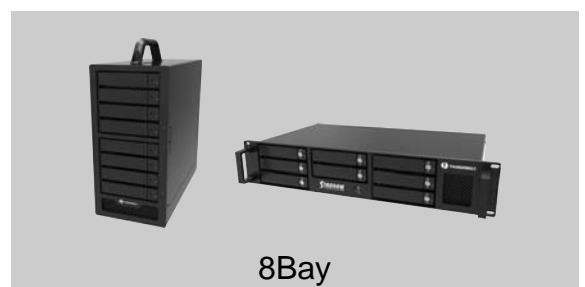

2.5" Drive Tray Adapter

Screwless and Hot-swappable

BLACK

SILVER

For STARDOM 1, 2, 4, 8-bay Products

1Bay

2Bay

4Bay

8Bay

2.5" Drive Tray Adapter

Screwless and Hot-swappable

For STARDOM 1, 2, 4, 8-bay Products

1Bay

2Bay

4Bay

8Bay