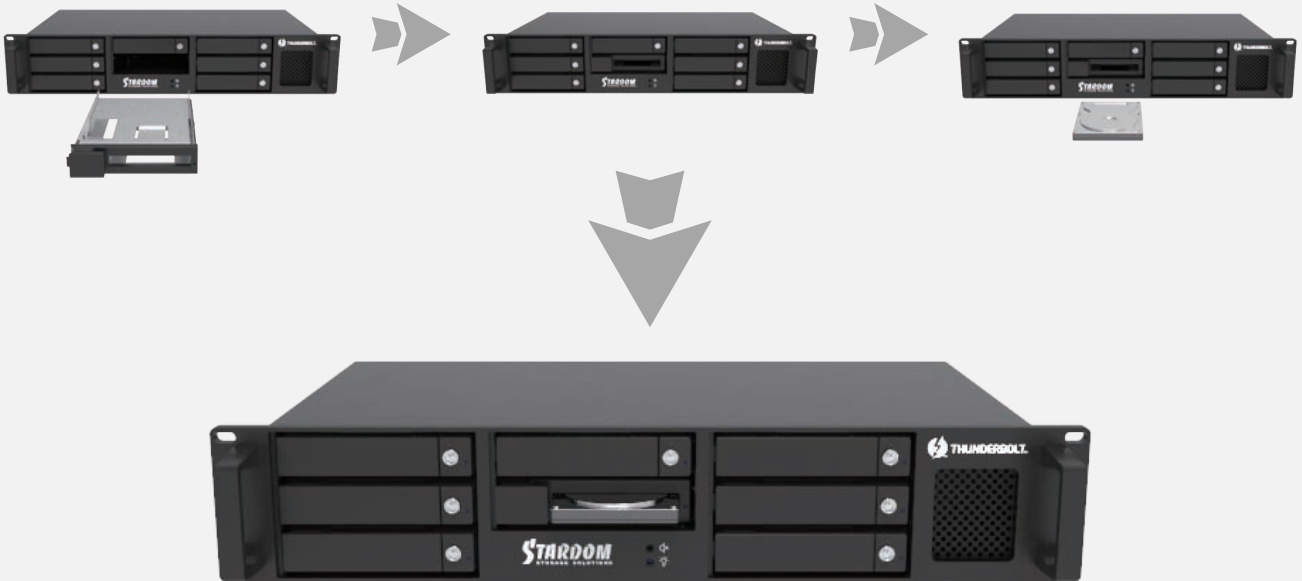

2.5" Drive Tray Adapter

Screwless and Hot-swappable

BLACK

SILVER

For STARDOM 1, 2, 4, 8-bay Products

1Bay

2Bay

4Bay

8Bay

2.5" Drive Tray Adapter

Screwless and Hot-swappable

For STARDOM 1, 2, 4, 8-bay Products

1Bay

2Bay

4Bay

8Bay