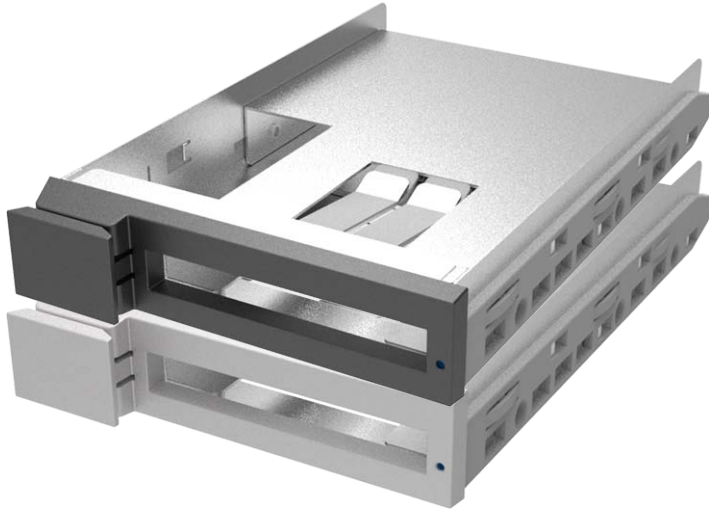

2.5" Drive Tray Adapter

Screwless and Hot-swappable

BLACK

SILVER

For STARDOM 1, 2, 4, 8-bay Products

1Bay

2Bay

4Bay

8Bay

2.5" Drive Tray Adapter

Screwless and Hot-swappable

For STARDOM 1, 2, 4, 8-bay Products

1Bay

2Bay

4Bay

8Bay